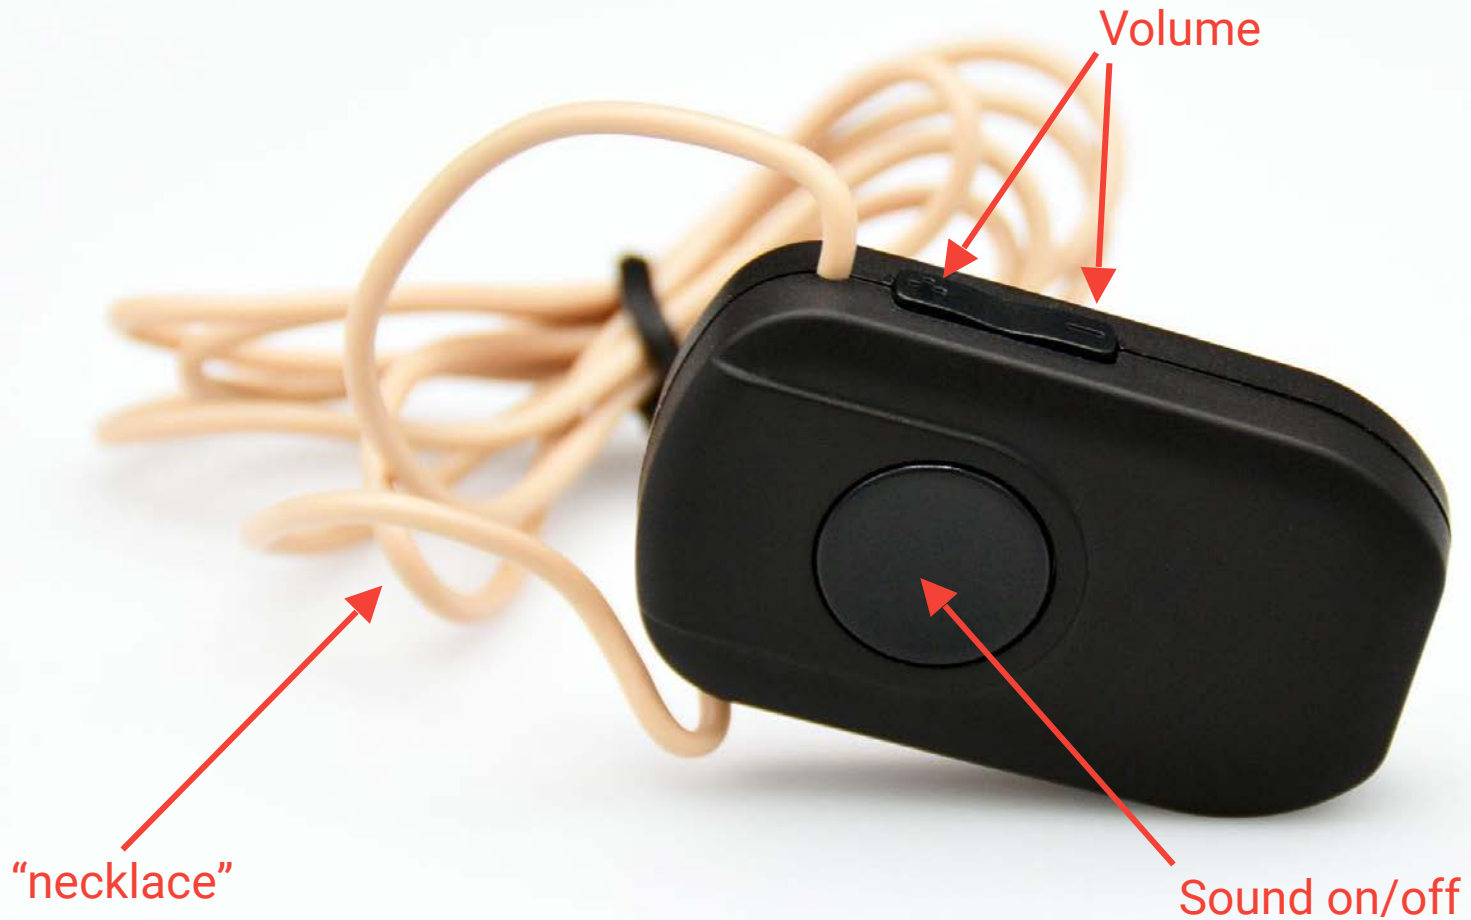

Menu

Start

Back

Volume

Sound on/off

“Mini vibrators”

Bluetooth P4 receiver

Sneaky time display

Wireless camera

Game settings

- people :
- Count: 0 ▼
- Report Type: N1 ▼
- Report Define: F1 ▼

Wireless camera

Local camera

- Video Selection: Wireless ca... ▼
- Rules of the game : Description of the Game Rule