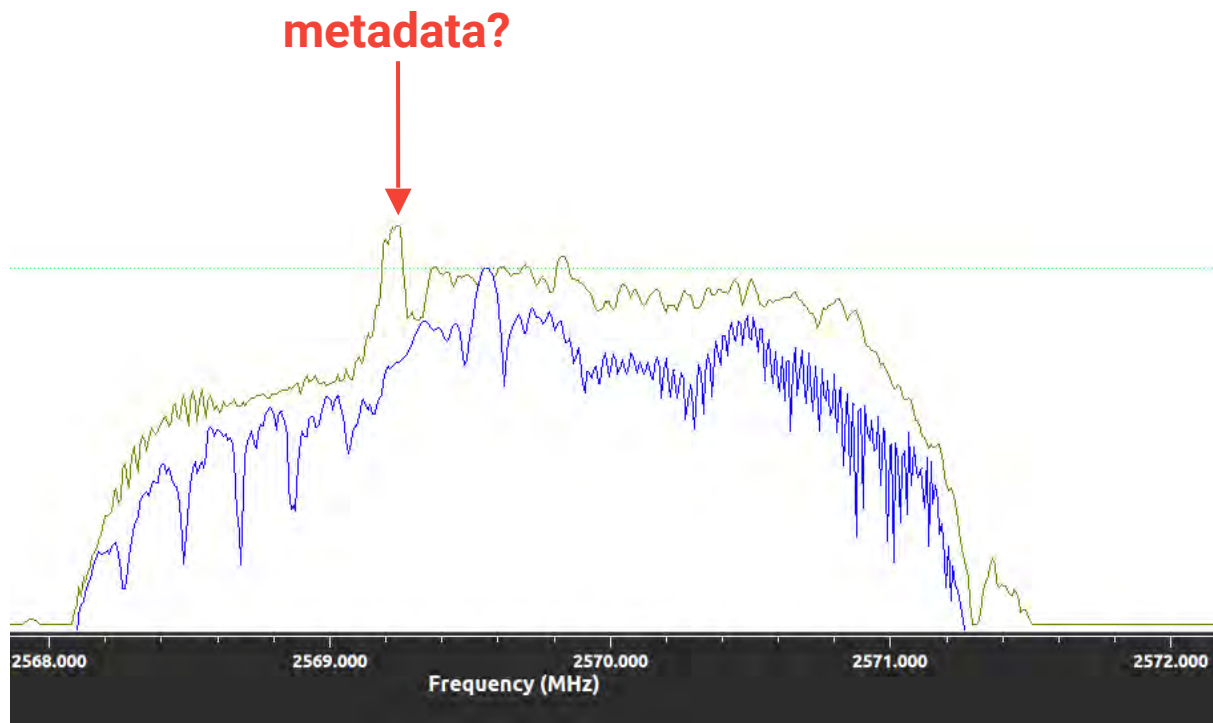

CH4 : 2670GHz 0 0

体积 15*8.3

Transmission analysis

Transmission analysis

Transmission analysis

Transmission analysis

Open questions

Who created such device? Casinos?