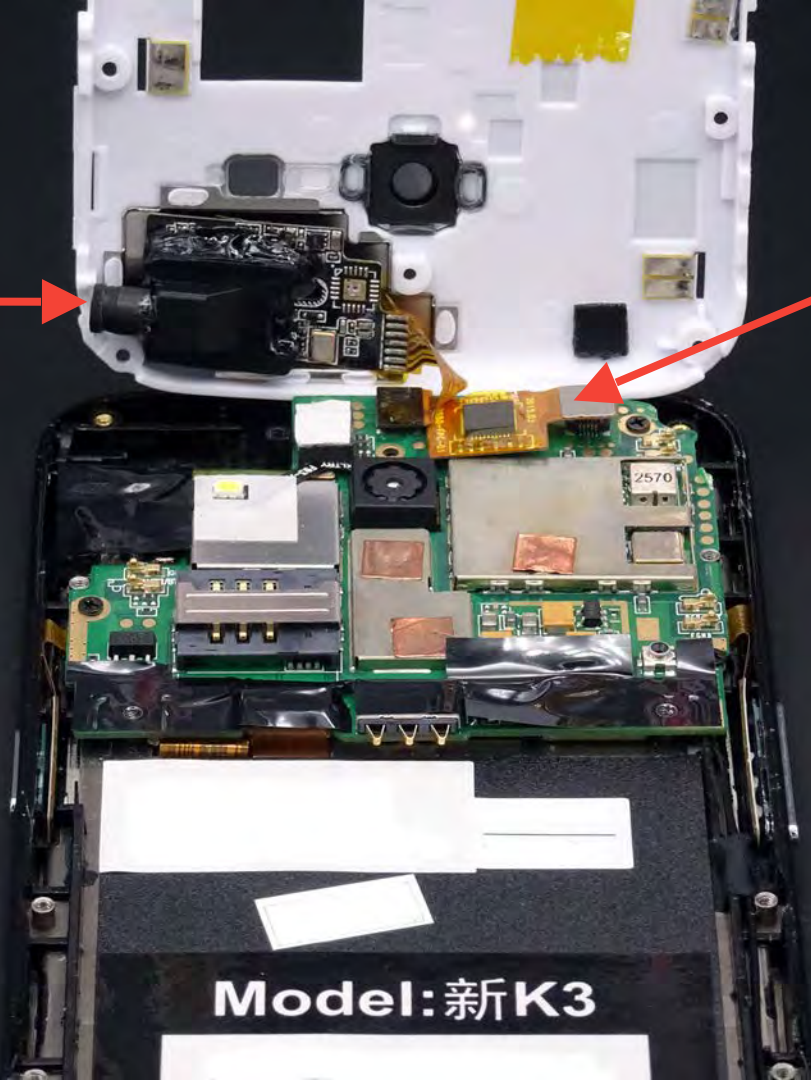

Most of the interesting features are in a kernel module

Remote devices control and cards recognition handled by a kernel module

A close-up shot of a man with short, dark hair, wearing a dark tuxedo jacket, a white dress shirt, and a dark bow tie. He is also wearing thin, dark-rimmed glasses. He has a serious, somewhat somber expression and is looking slightly to his right. The background is out of focus, showing other people in formal attire, suggesting a social event or a party.

Underlying principle

The World Is Not Enough

Phone

Model: 新K3

Camera

Model: 新K3

Camera

Custom chip