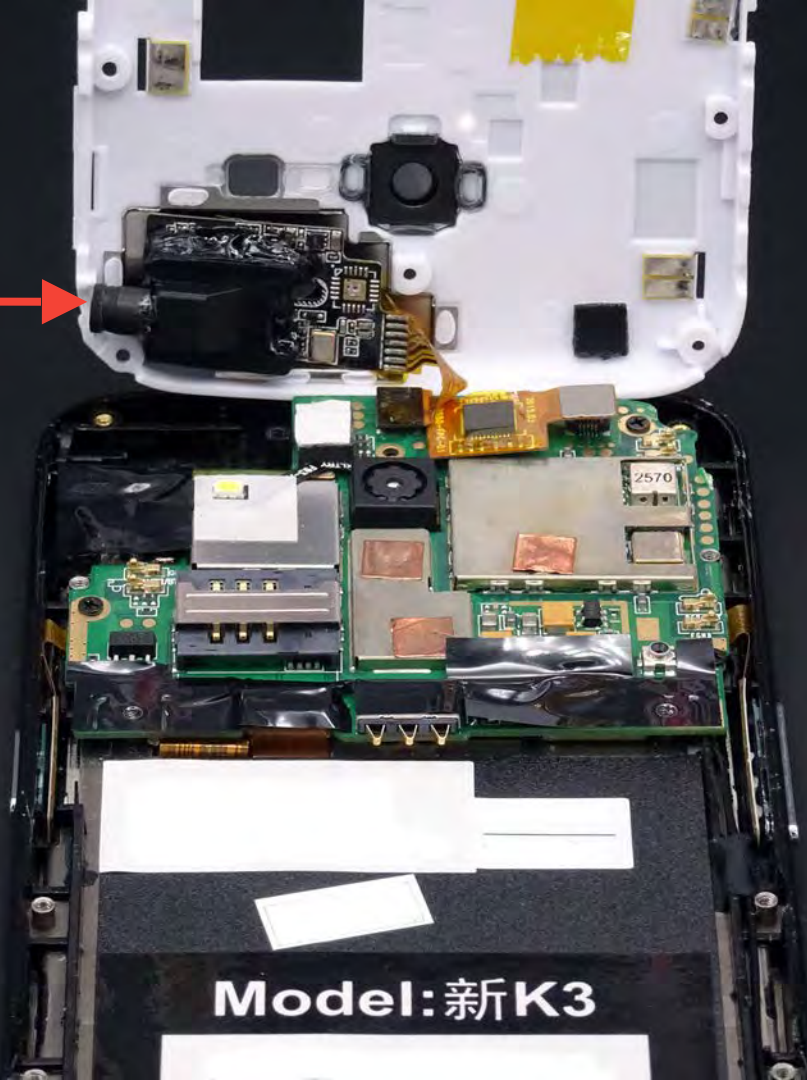

Most of the interesting features are in a kernel module

Remote devices control and cards recognition handled by a kernel module

A close-up shot of a man with short, dark hair, wearing a dark tuxedo jacket, a white dress shirt, and a dark bow tie. He is also wearing thin, dark-rimmed glasses. He has a serious, somewhat somber expression and is looking slightly to his right. The background is out of focus, showing other people in formal attire, suggesting a social event or a party.

Underlying principle

The World Is Not Enough

Phone

Model: 新K3

Camera

Model: 新K3

Camera

Custom chip