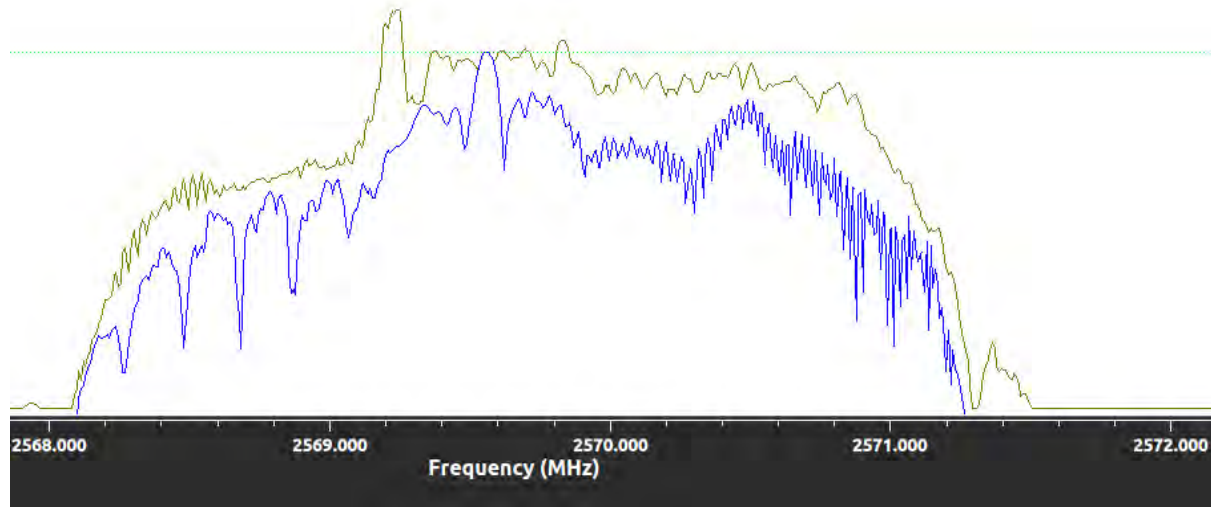

调制源(MOD):

正弦波(sine wave)

400KHz 1Vp-p

5.4 RF输出特性 (Output Characteristic)

1 发射功率(Tx Power) 16 17 18 dBm

CH1 : 2.370GHz 0 1

CH2 : 2.468GHz 1 0

CH3 : 2570GHz 1 1

CH4 : 2670GHz 0 0

体积 15*8.3

Transmission analysis

Transmission analysis

Transmission analysis

Transmission analysis

Open questions

Who created such device? Casinos?