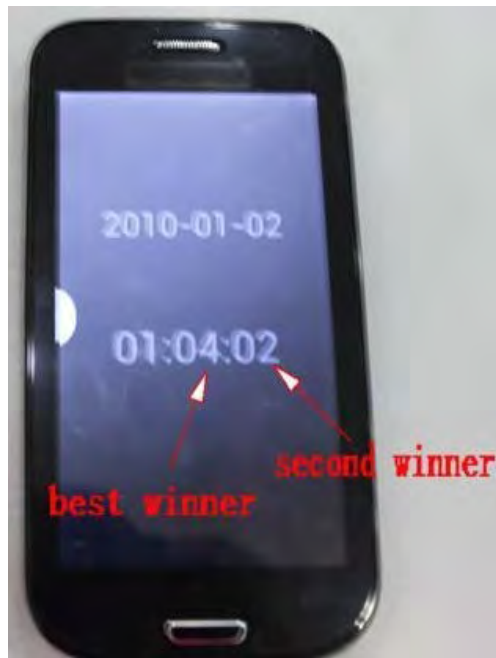

Menu

Start

Back

Volume

Sound on/off

“Mini vibrators”

Bluetooth P4 receiver

Sneaky time display