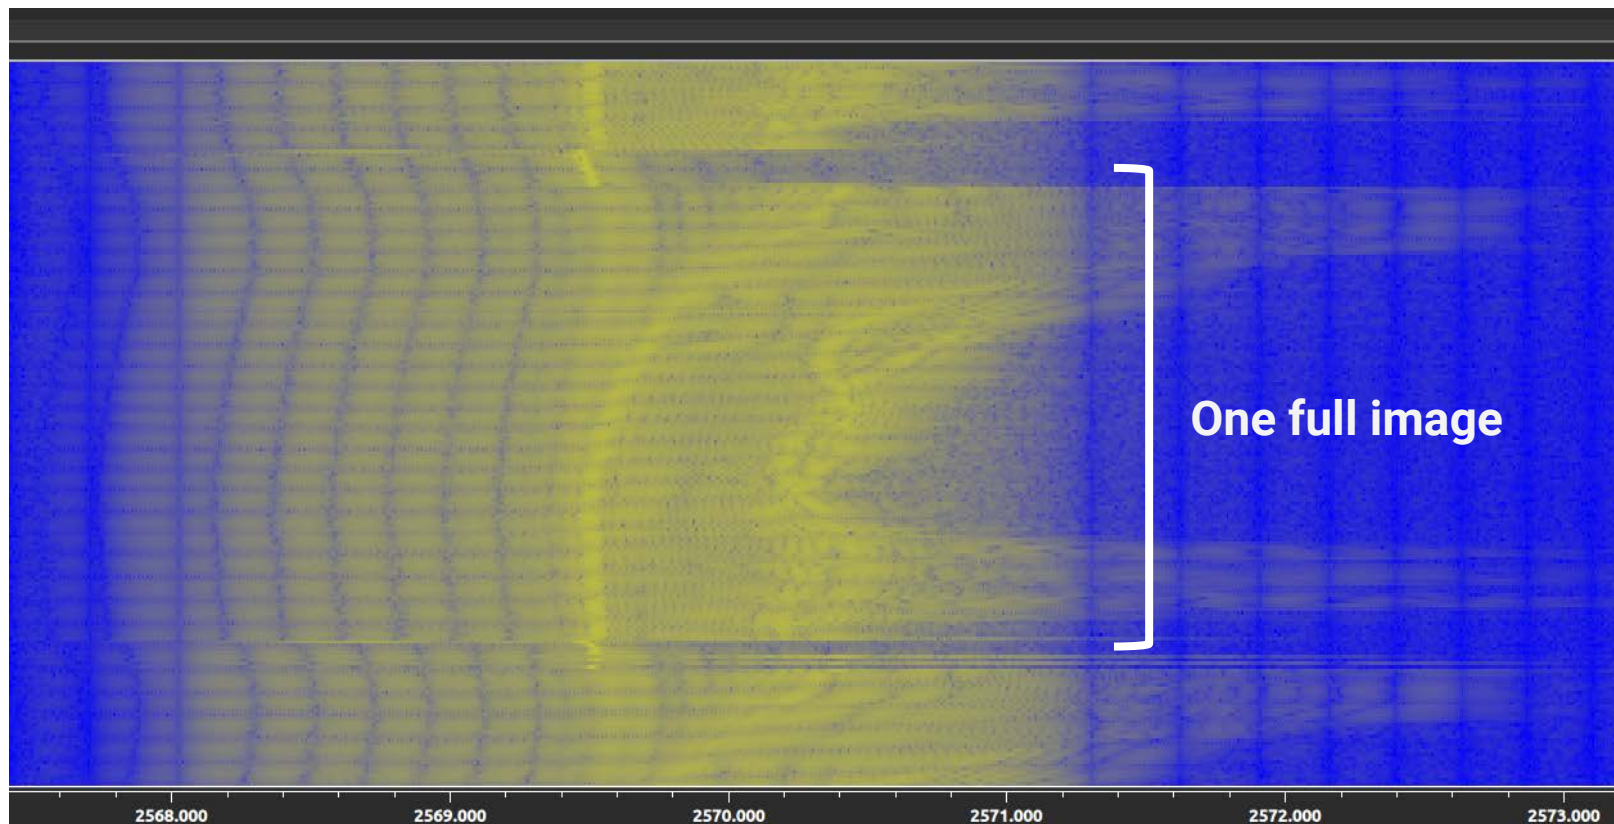

CH4 : 2670GHz 0 0

体积 15*8.3

Transmission analysis

Transmission analysis

Transmission analysis

Transmission analysis

Open questions

Who created such device? Casinos?