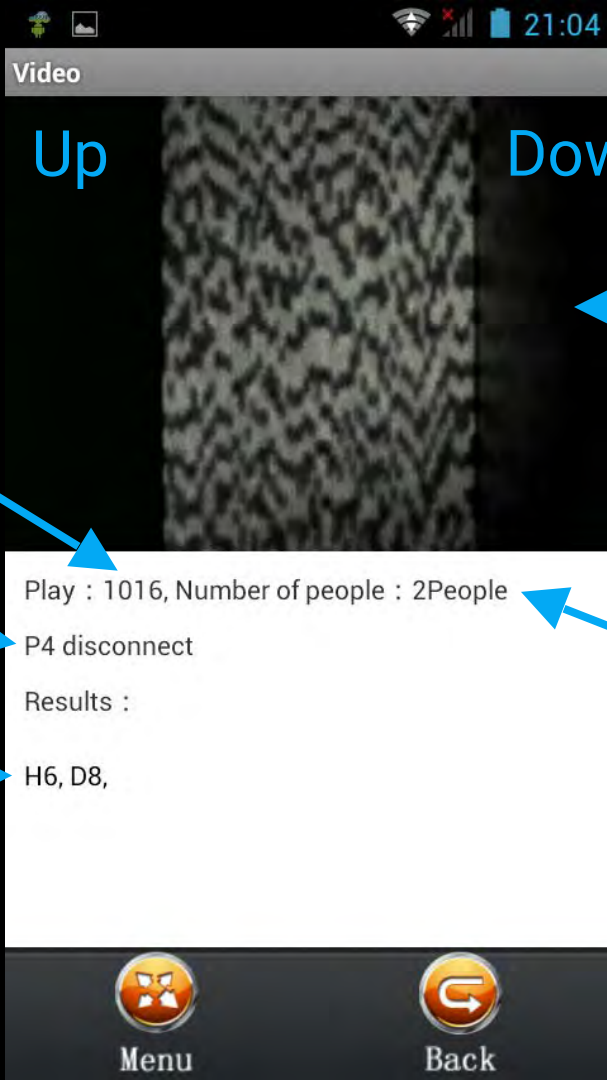

Video

Up

Down

Play : 1016, Number of people : 2People

P4 disconnect

Results :

H6, D8,

Menu

Back

Game type in use

Feedback device

Result

Cards as seen by camera face down

Number of players