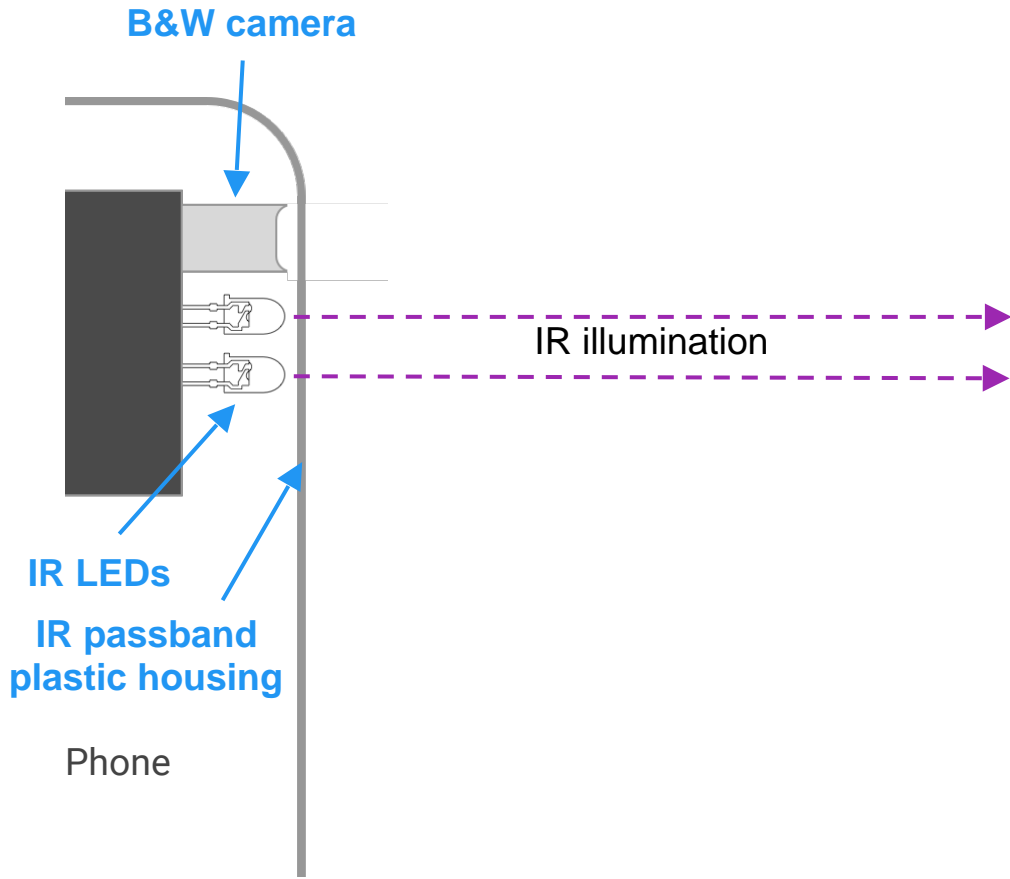

Most of the interesting features are in a kernel module

Remote devices control and cards recognition handled by a kernel module

A close-up shot of a man with short, dark hair, wearing a dark tuxedo jacket, a white dress shirt, and a dark bow tie. He is also wearing thin, dark-rimmed glasses. He has a serious, somewhat somber expression and is looking slightly to his right. The background is out of focus, showing other people in formal attire, suggesting a social event or a party.

Underlying principle

The World Is Not Enough

Phone

Model: 新K3

Camera

Model: 新K3

Camera

Custom chip