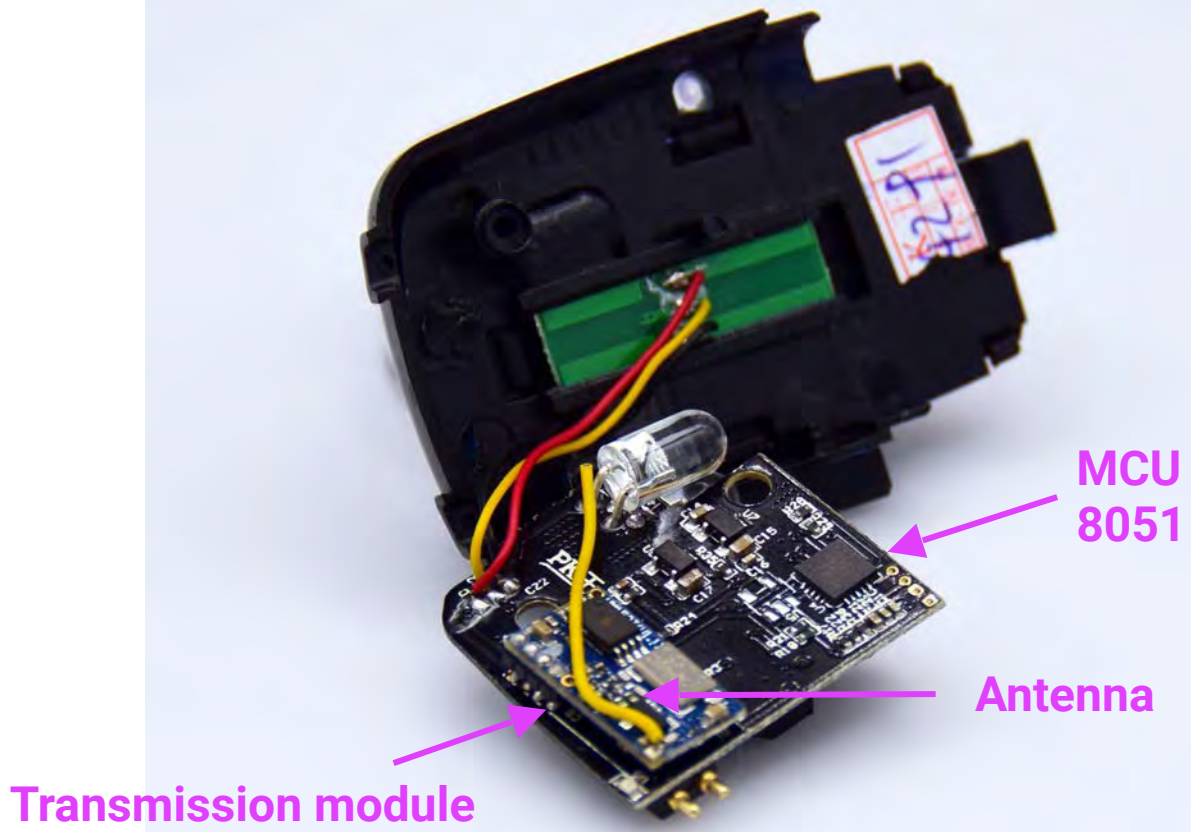

MCU
8051

Antenna

Transmission module