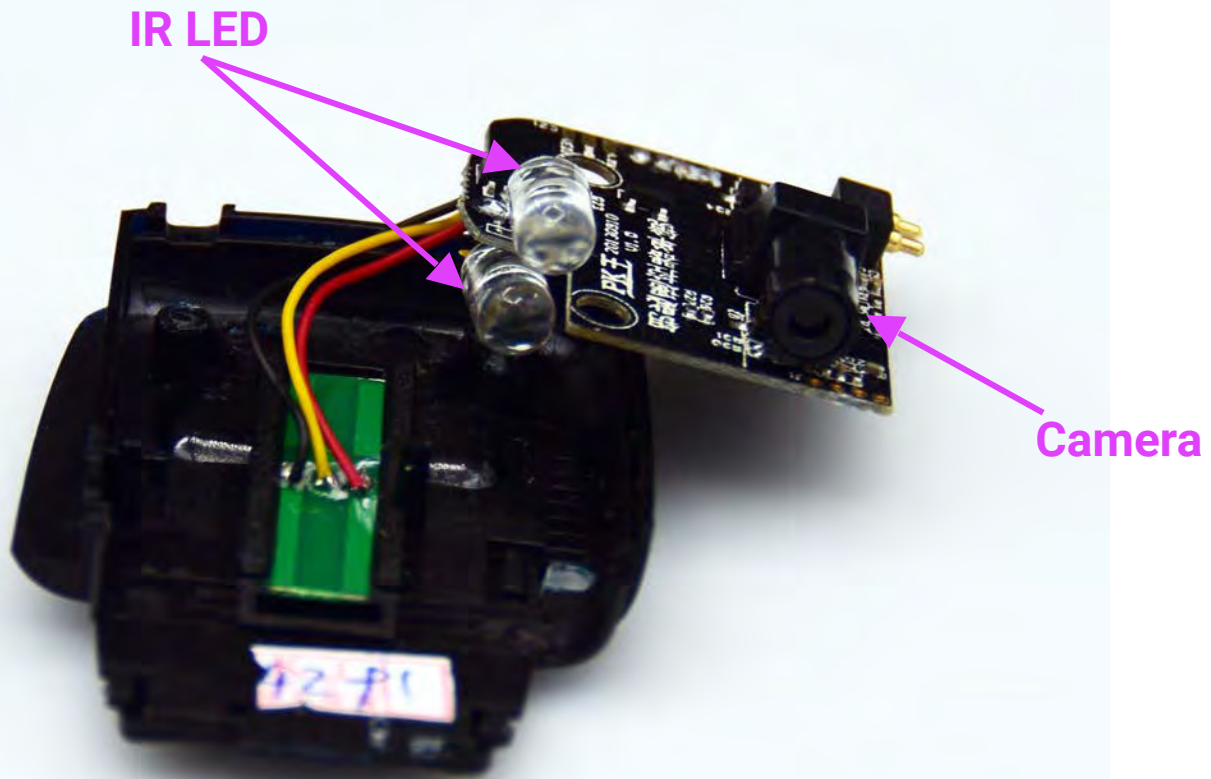

Wireless camera

Game settings

- people :
- Count: 0 ▼
- Report Type: N1 ▼
- Report Define: F1 ▼

Wireless camera

Local camera

- Video Selection: Wireless ca... ▼
- Rules of the game : Description of the Game Rule

Menu Start Back

遥控器中的巅峰之作

PK王 专业镜头 钥匙遥控器

**Hidden
Wireless camera**

**Battery
housing**

Battery

IR LED

Camera