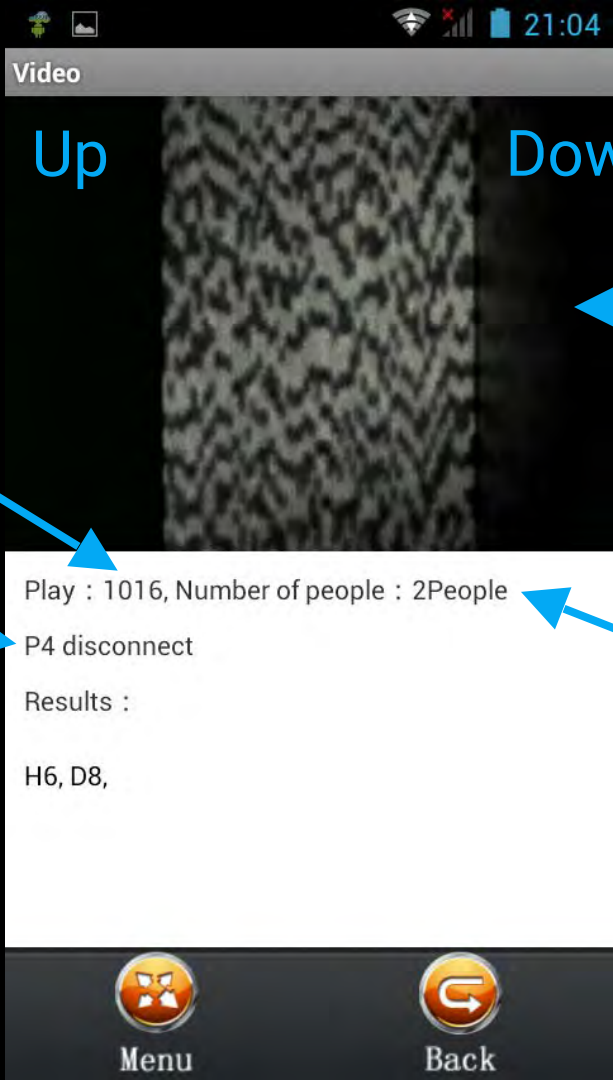

Up

Down

Game
type
in use

Cards as
seen by
camera
face down

Feedback
device

Play : 1016, Number of people : 2People

P4 disconnect

Results :

H6, D8,

Number of
players

Menu

Back