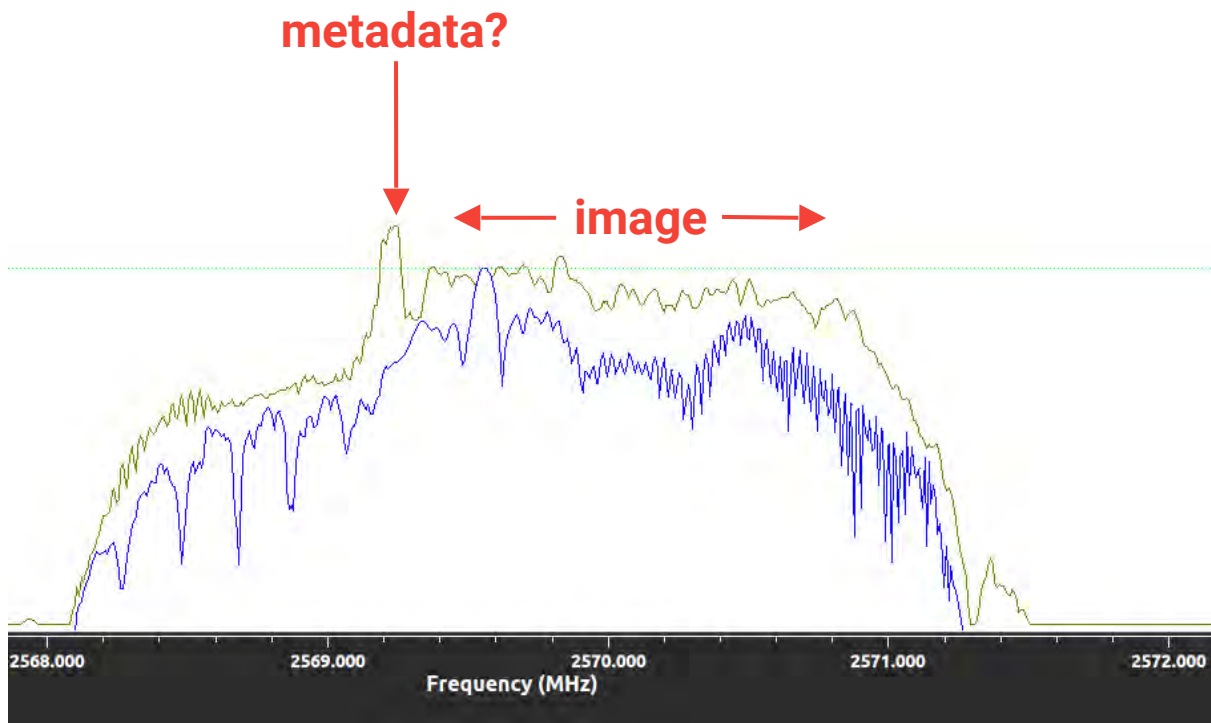

CH4 : 2670GHz 0 0

体积 15*8.3

Transmission analysis

Transmission analysis

Transmission analysis

Transmission analysis

Open questions

Who created such device? Casinos?