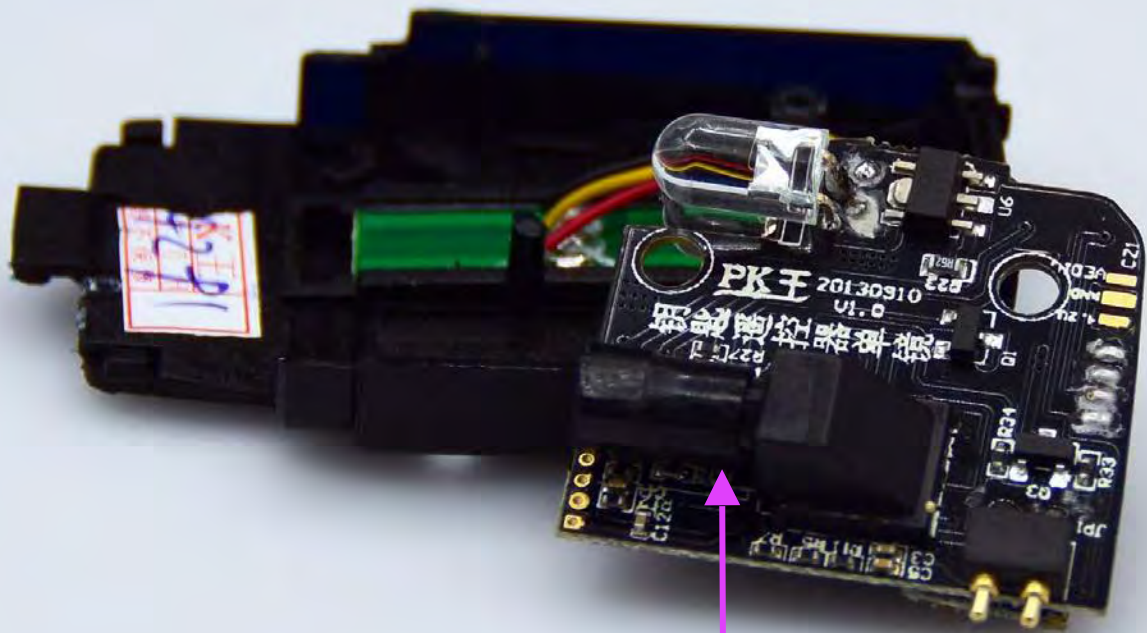

Wireless camera

Game settings

- people :
- Count: 0 ▼
- Report Type: N1 ▼
- Report Define: F1 ▼

Wireless camera

Local camera

- Video Selection: Wireless ca... ▼
- Rules of the game : Description of the Game Rule

Menu Start Back

遥控器中的巅峰之作

PK王 专业镜头 钥匙遥控器

**Hidden
Wireless camera**

**Battery
housing**

Battery

IR LED

Camera